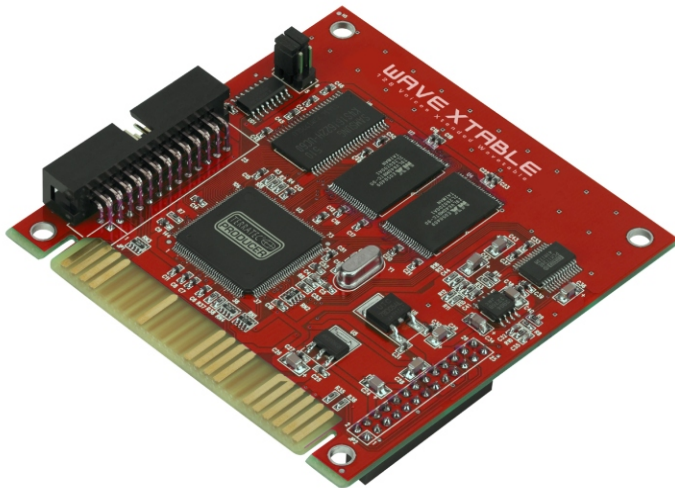

DESCRIPTION

WAVE XTABLE

1 2 8 V o i c e s X t e n d e d W a v e t a b l e

- 16 MB memory
- 128 voices
- More than 500 high-quality sounds
- Including 10 drum kits and 1 SFX kit
- Compatible with all wavetable ports
- GM and XG-sound compatible

Extended possibilities for your sound card: The GM and XG-sound compatible WAVE XTABLE!

The WAVE XTABLE Sound Card from TerraTec Producer lets you squeeze every drop of potential out of your sound card: 500 additional, professional-quality sounds, sorted into GM and XG-sound modes, open up entirely new realms of possibility for the musician. The card is equipped with 16MB memory, eliminating all access delays and audible latency, while keeping your computer's memory available for other tasks.

Up to 128 voices can be used simultaneously - more than enough to create full orchestral arrangements or the latest electronic and rock sounds. Speaking of sounds: 500 additional sounds leave nothing to be desired. In addition to all orchestral and other acoustic instruments, the card also features exotic electronic sounds, 10 complete drum kits and an SFX kit.

Thus a few hand movements are all it takes to turn your sound card into a powerful sound generator. You don't have to worry about compatibility problems, since the WAVE XTABLE's sounds are fully compatible with the main MIDI standard GM and XG-sound, too. Give your sound card an encore with this upgrade, in the high quality you expect from TerraTec Producer - more sounds, more possibilities and more listening pleasure.