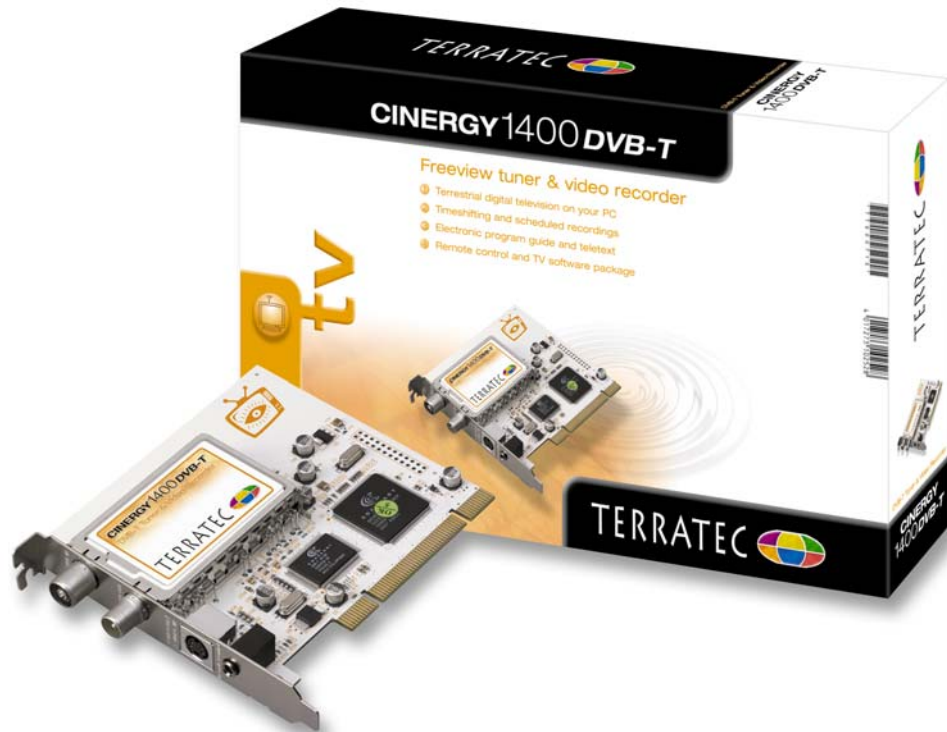

CINERGY1400 DVB-T

DVB-T for Television and Video Recording on your PC!

Turn your PC into a TV with the Cinergy 1400 DVB-T. Receive digital terrestrial TV broadcasting (DVB-T) with all the advantages of the new technology: watch TV in top quality and whenever you want, record TV programs to your hard drive, edit and burn your recordings to DVD. All with the familiar comfort of your TV room, thanks to remote control, the electronic program guide (EPG) and teletext.

The Cinergy 1400 DVB-T receives its signal from an antenna as always. Just plug in the PCI card and attach the antenna—that's it! Your TV of the future is ready. The timeshift function lets you pause shows and continue watching them at a later time. The picture format is adjusted automatically, whether for the news in 4:3 format or for movies with a wide-screen cinema look at 16:9, either in fullscreen or in a smaller window—it's up to you. The Cinergy 1400 DVB-T offers, of course, teletext, but it is faster than ever and can be controlled conveniently by your mouse.

Recording is particularly simple. Use the electronic program guide (EPG) to help make a plan, program a time to record or start the recording manually. Without any loss of quality, you can cut your favorite series or blockbuster movie to your hard drive—either in MPEG-2 format or in Transport Stream format (which lets you record subtitles, too). As long as the broadcaster doesn't skimp on sound quality, your recordings will even capture Dolby Digital.

DVD MovieFactory 3 TV comes with the package and makes it easy to cut out unwanted ads and commercials from your recordings, and then burn DVDs or CDs with the option to create your own custom menus and chapters. The remote control adds additional comfort. With it, you can control all of the functions of the TerraTec Cinergy Digital 2 software, not to mention other programs, like Power DVD, WinDVD and WinAmp.