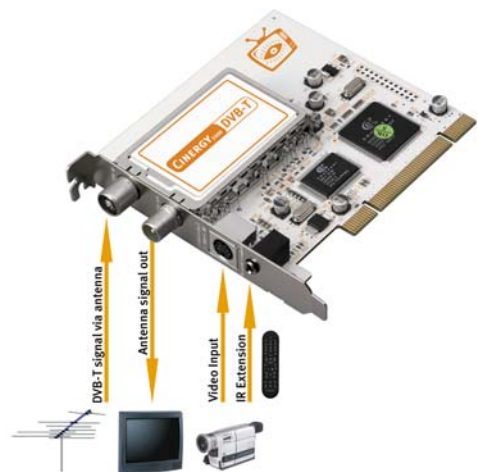

CINERGY 1400 DVB-T

Technical Details

Features

- Digital Video Broadcasting via antenna (DVB-T)
- Digital TV and radio reception*
- MPEG-2 (PS/TS) recording
- Dolby Digital support**
- TimeShifting
- Electronic Program Guide
- Teletext
- Remote Control support

* DVB-T radio is not available in all countries

** AC-3 bypass via S/PDIF

Software

- Drivers for Windows 2000 & Windows XP
- TerraTec Cinergy Digital TV software
- Ulead DVD MovieFactory 3 TV
- Cyberlink PowerDVD 6 (6 audio channels)

Scope of delivery

- Cinergy 1400 DVB-T PCI card
- Remote control incl. batteries
- Driver/software CD
- Manual on CD
- Service documents
- Registration documents

System requirements

- 1.0 GHz Intel Pentium or AMD Athlon CPU
- 256 MB RAM
- Sound card with DirectX support
- AGP graphics card with DirectX and Video Overlay support
- CD or DVD drive for software installation
- DirectX 9.0 or higher
- 1 free PCI 2.1 slot
- Windows 2000, Windows XP or Windows Media Center Edition
- Digital terrestrial TV reception (DVB-T)

System recommendation

- 1.5 GHz Intel Pentium or AMD Athlon CPU
- 512 MB RAM
- Sound card with DirectX support
- AGP graphics card with DirectX and Video Overlay support
- CD or DVD drive for software installation
- DirectX 9.0 or higher
- 1 free PCI 2.1 slot
- Windows XP or Windows Media Center Edition
- Digital terrestrial TV reception (DVB-T)

Art.No.: 10155
EAN code: 4017273101552
Warranty: 24 months